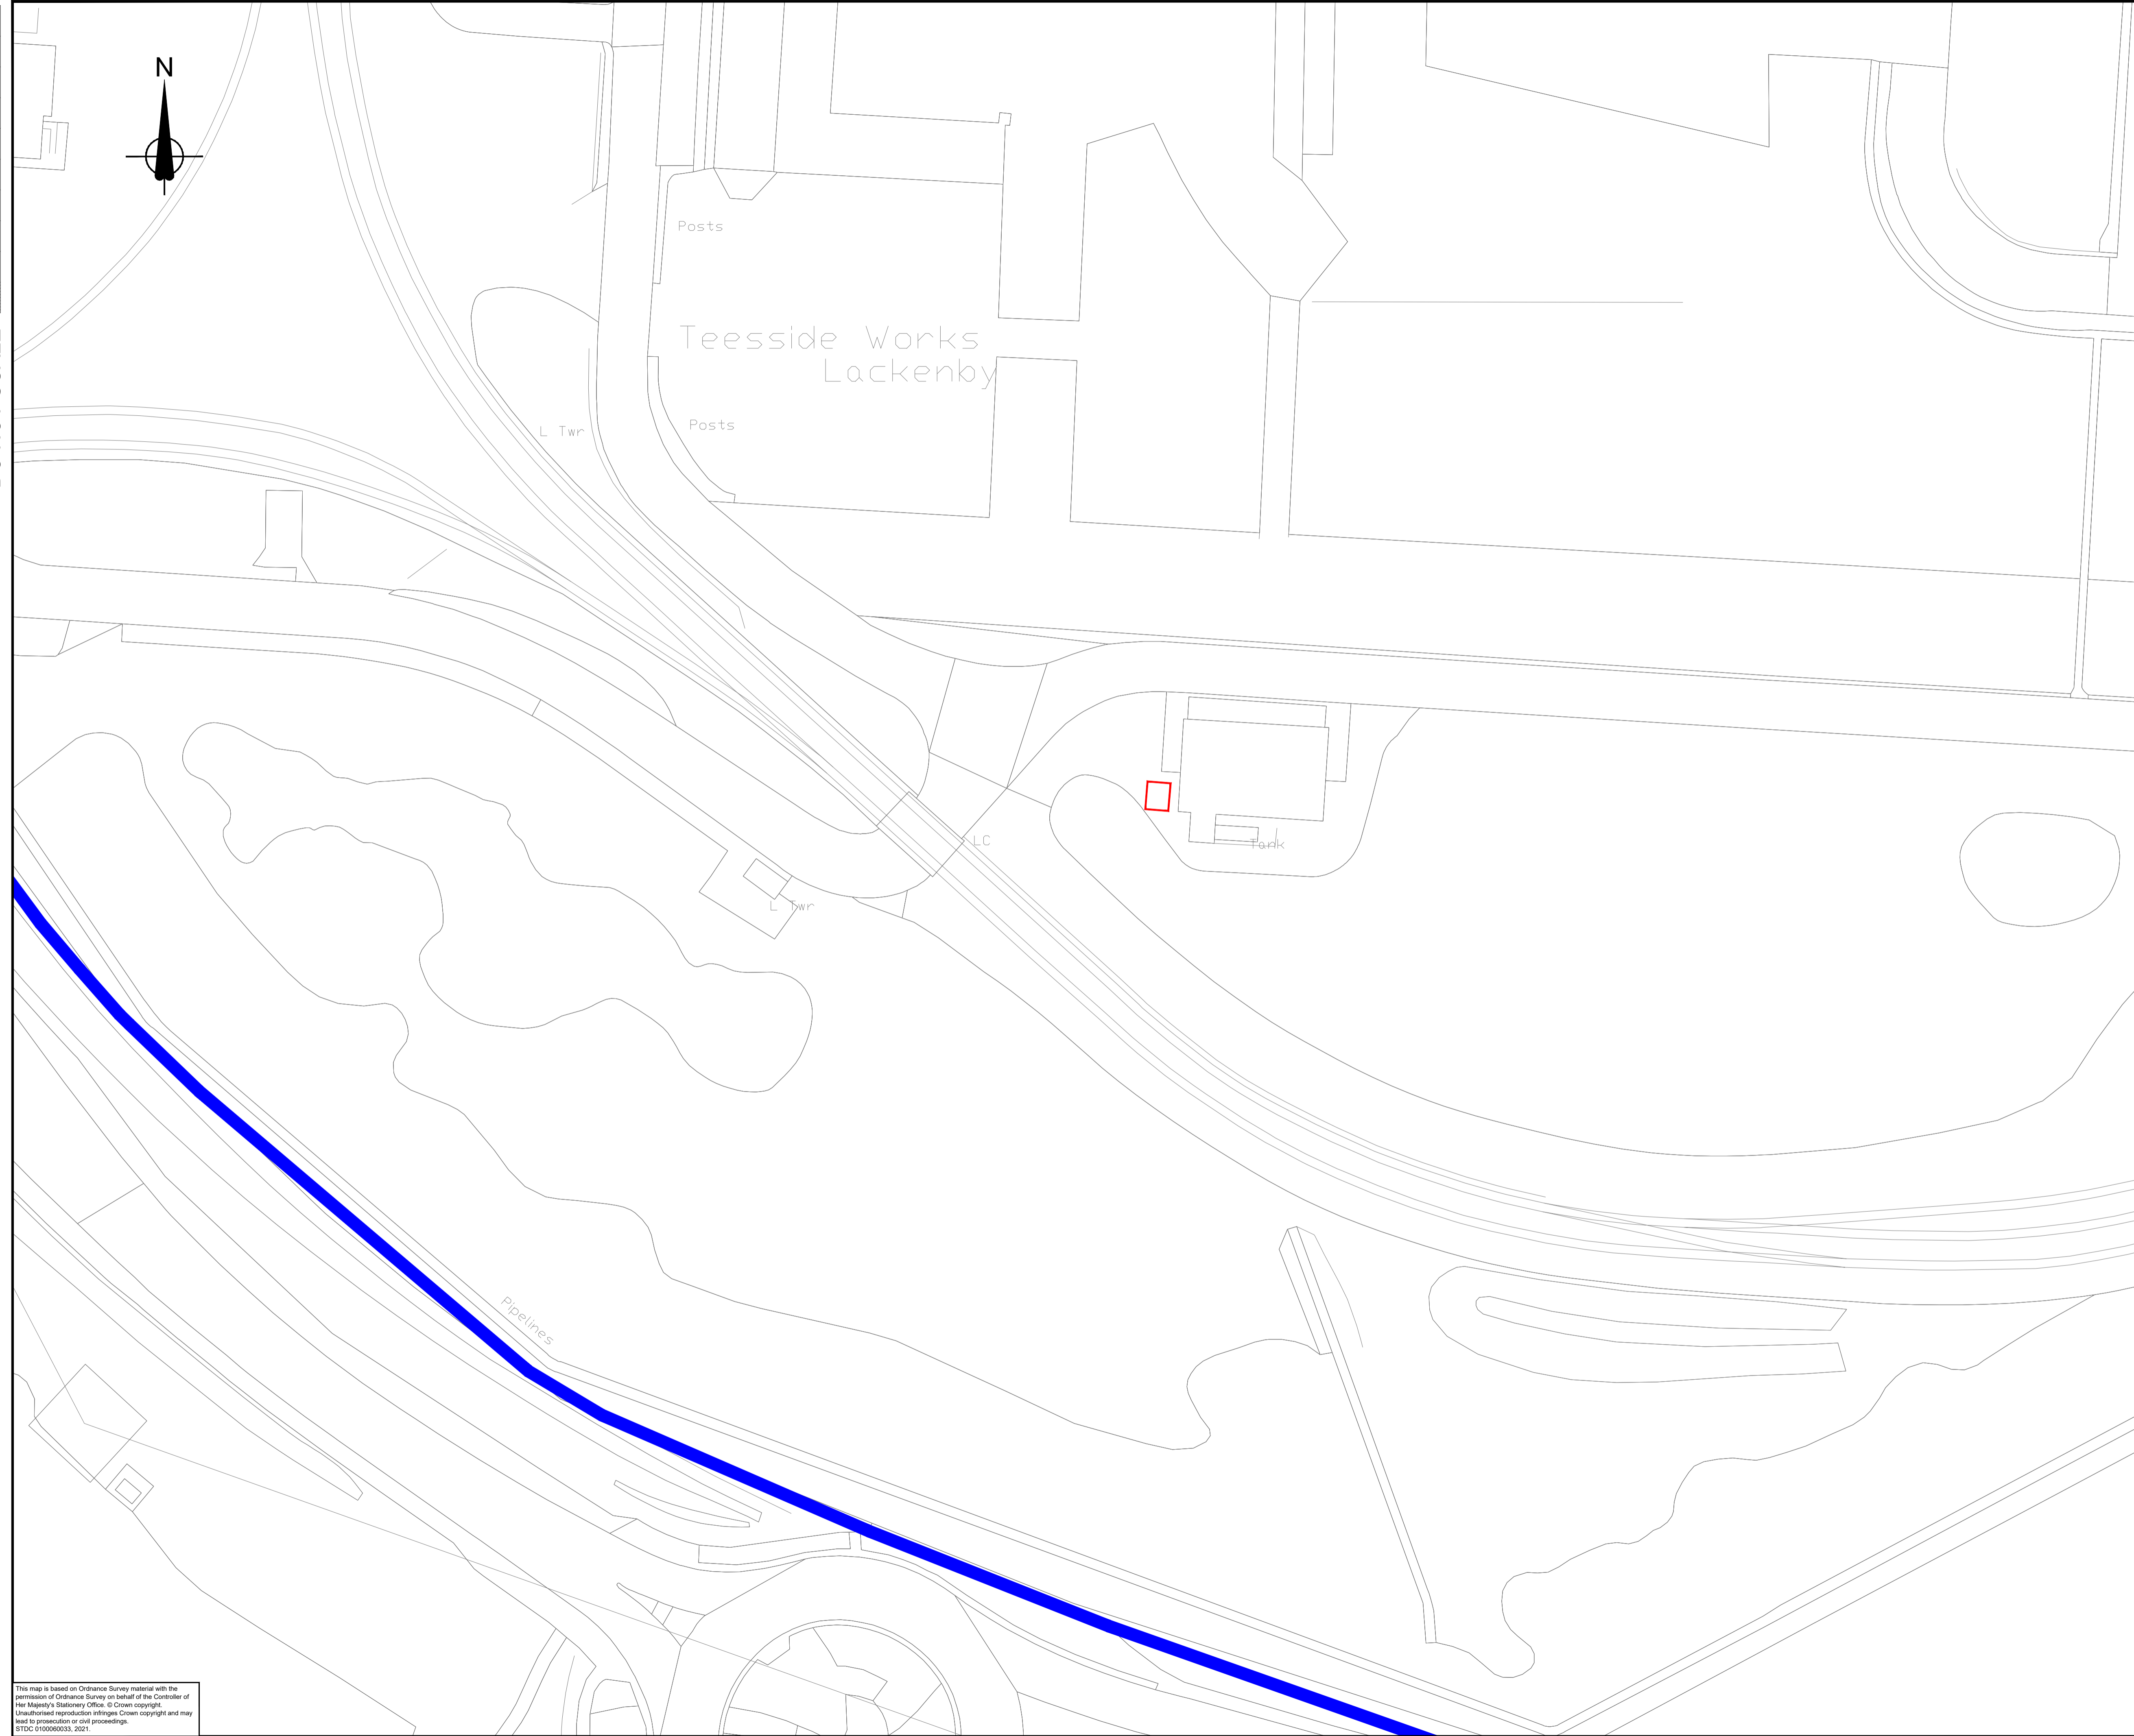

DO NOT SCALE

Millimetres

0 10

100

NOTES

1. Do not scale from this drawing

KEY

- NEW 11KV KINKERDALE SUBSTATION BOUNDARY
- STDC (TEESWORKS) OWNERSHIP BOUNDARY

Rev.	Date	Description	By	Chk'd	App'd

STDC
Teesside Management Offices,
Redcar, TS10 5GW
www.southteesdc.com

Project Title: **TEESWORKS**
The UK's largest industrial zone

Drawing Name:
**LACKENBY
NEW 11KV KINKERDALE
SUBSTATION
EXISTING SITE PLAN**

Drawn by: KW Date: MAY 2021
Checked by: LCD Date: MAY 2021
Approved by: JMC Date: MAY 2021

Drawing Number: TSWK-STDC-LAC-ZZ-DR-C-0015 Revision: -

Drawing Scale: 1:500 Page Size: A1