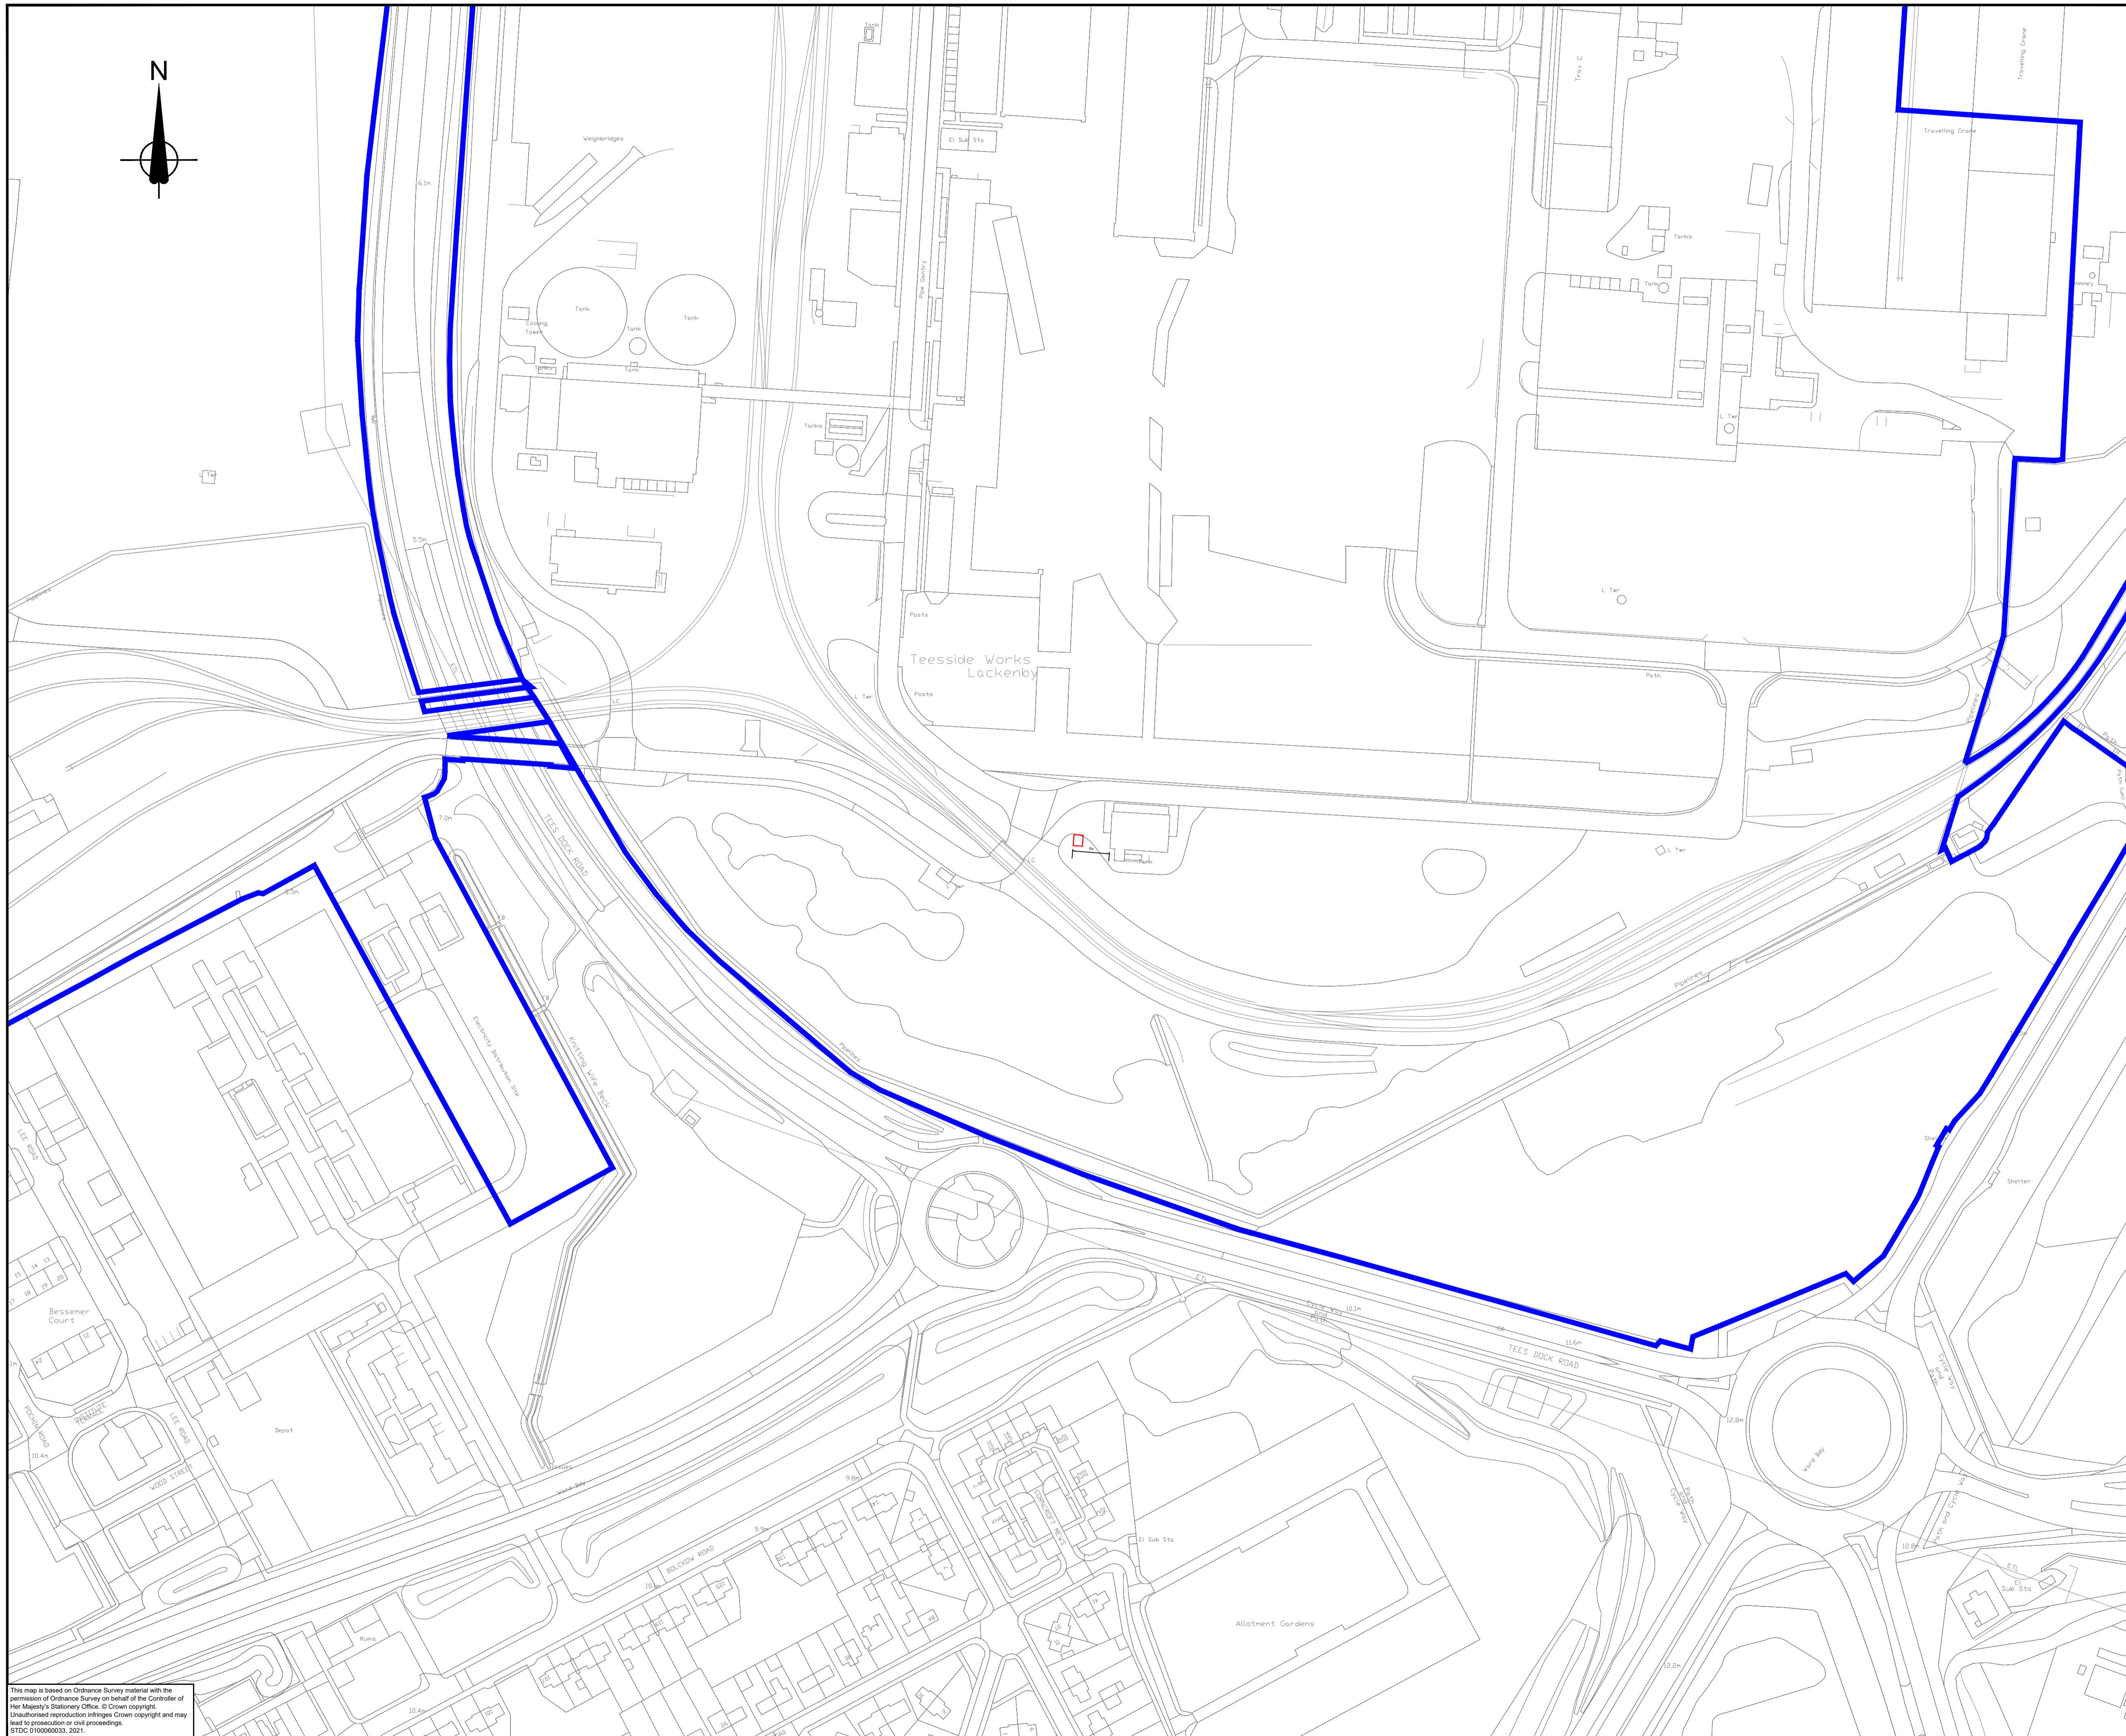

DO NOT SCALE

0 10 100
Millimetres

NOTES

1. Do not scale from this drawing

KEY

- NEW 11KV KINKERDALE SUBSTATION BOUNDARY
- STDC (TEESWORKS) OWNERSHIP BOUNDARY

Rev.	Date	Description	By	Chk'd	App'd

STDC
Teesside Management Offices,
Redcar, TS10 5QW
www.southteescdc.com

Project Title: **TEESWORKS**
The UK's largest industrial zone

Drawing Name:
**LACKENBY
NEW 11KV KINKERDALE
SUBSTATION
SITE LOCATION PLAN**

Drawn by: KW Date: MAY 2021
Checked by: LCD Date: MAY 2021
Approved by: JMc Date: MAY 2021

Drawing Number: TSWK-STDC-LAC-ZZ-DR-C-0015 Revision: -

Drawing Scale: 1:1250 Page Size: A1